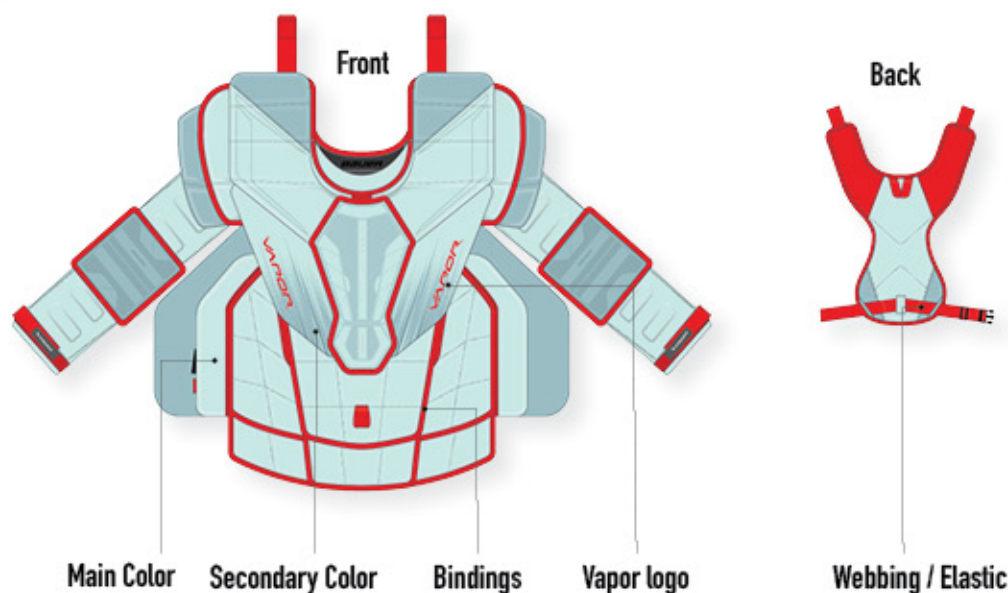

SHOULDER FLOATERS

- STOCK FLOATERS
- REINFORCED SHOULDER FLOATERS

ARMS

- SUPREME SHADOW ARMS (STOCK)
- VAPOR HYPERLITE 2 ARMS - VELCRO ADJUSTMENT

FOREARM

- STOCK FOREARM BUILD
- REINFORCED FOREARM PROTECTION

BICEPS

- STOCK BICEP BUILD
- REINFORCED BICEP PROTECTION

WRIST LENGTH

- STOCK WRIST LENGTH
- ADD 10MM (1/2") TO FOREARM LENGTH - XL ONLY
- ADD 20MM (1") TO FOREARM LENGTH - XL ONLY
- REMOVE 10MM (1/2") FROM FOREARM LENGTH - SMALL ONLY
- REMOVE 20MM (1") FROM FOREARM LENGTH - SMALL ONLY

HYP2RLITE

COLOR ZONES

COMPONENTS

Main Color
Ice Blue

Elastic, Webbing & Velcro
Red

Secondary Color
Shadow Blue

Bindings
Red

LOGOS