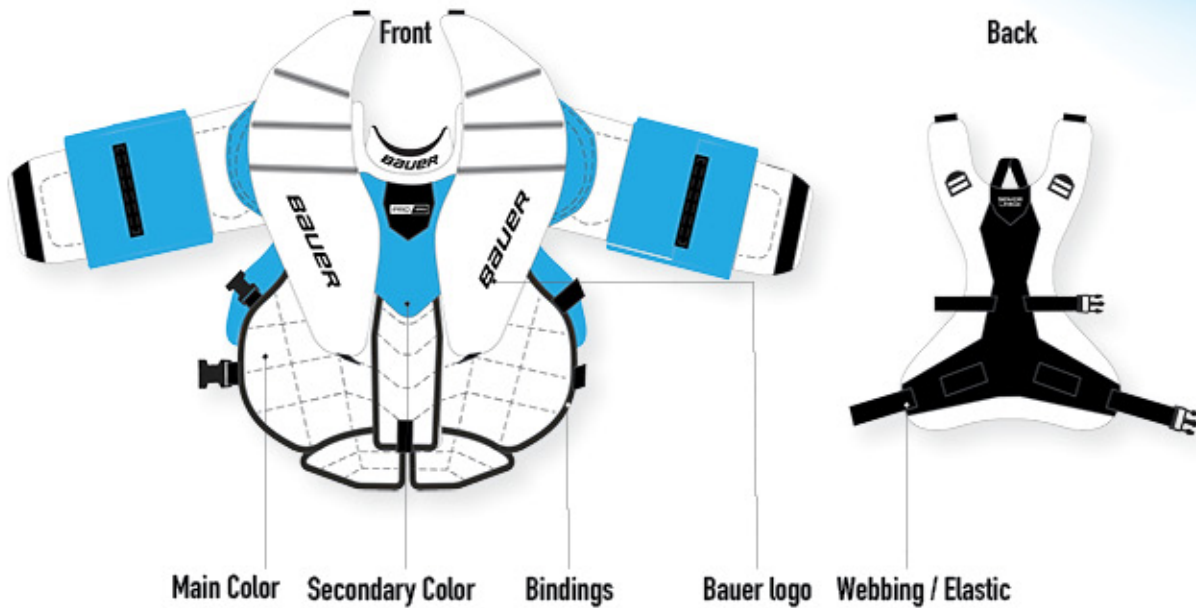

PRO SERIES

COLOR ZONES