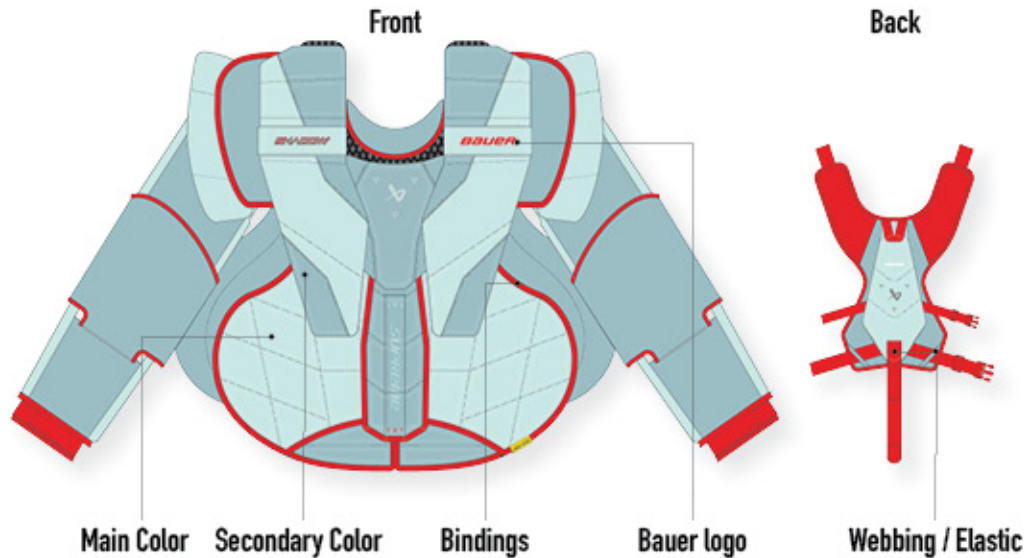

BAUER

BAUER_GOAL24_CATALOG // PROTECTIVE

SHADOW

COLOR ZONES

COMPONENTS

LOGOS

COLOR OPTIONS + CONSTRUCTION

CUSTOMIZABLE AREAS:

SHOULDER FLOATERS

- STOCK FLOATERS
- REINFORCED SHOULDER FLOATERS

ARMS

- SUPREME SHADOW ARMS (STOCK)
- VAPOR HYPERLITE 2 ARMS - VELCRO ADJUSTMENT

FOREARM

- STOCK FOREARM BUILD
- REINFORCED FOREARM PROTECTION