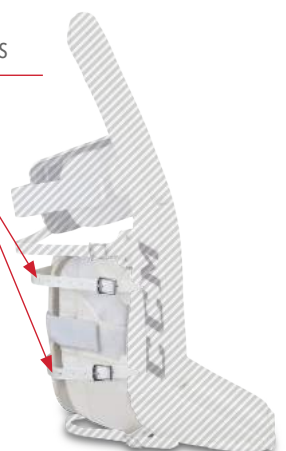

SOFT FOAM  
NO OUTER KNEE WRAP

SOFT SUPER TIGHT FIT

RECESSED FOAM  
NO WRAP

RECESSED FOAM  
WITH KNEE CRADLE WRAP\*

\* AVAILABLE AS REMOVABLE

**STOCK OPTION**

**INNER CHANNEL /  
LEG CHANNEL OPTIONS**

THE LEG CHANNEL IS A PERSONAL PREFERENCE BASED ON WHETHER THE GOALIE WANTS A LOOSE OR TIGHT FIT. A TIGHT FIT LEG CHANNEL WORKS BEST WITH A SHALLOW ULTRA SOFT EPE CORE. IF A LOOSE FIT LEG CHANNEL IS DESIRED IT IS BEST TO SELECT A SHALLOW SOFT EPE CORE.

**SUPER TIGHT FIT  
QMSS**

QMSS

**SUPER TIGHT FIT  
2 CALF STRAPS**

**TIGHT FIT  
QMSS**

**STOCK OPTION**

QMSS

**TIGHT FIT  
2 CALF STRAPS**

**LOOSE FIT  
QMSS**

QMSS

**LOOSE FIT  
2 CALF STRAPS**

**KNEE STRAP OPTIONS**

THE BEST LEG STRAP OPTION MATCHES THE FLEXIBILITY OF THE GOAL PAD FROM THE KNEE UP. A DOUBLE BREAK CORE WORKS WELL WITH STRAPS ABOVE THE KNEE. A STIFFER SINGLE BREAK CORE WORKS WELL WITH LEG STRAPS AT OR BELOW THE KNEE.

NO STRAP  
(2" ELASTIC ONLY)

STOCK OPTION

SINGLE  
ADJUSTABLE  
KNEE OR  
BELOW KNEE

BELOW KNEE  
FIXED SINGLE

KNEE FIXED  
SINGLE

**FACE FOAM OPTIONS (REBOUND)**

CONTROL  
REBOUND

DAMPENS REBOUNDS IN TIGHT, DIRECTS REBOUND OUT ON HARDER SHOTS