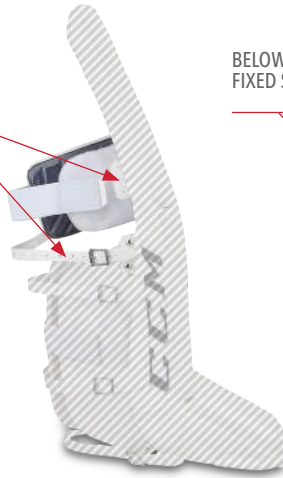

SOFT FOAM  
NO OUTER KNEE WRAP

SOFT SUPER TIGHT FIT

RECESSED FOAM  
NO WRAP

RECESSED FOAM  
WITH KNEE CRADLE WRAP\*

\* AVAILABLE AS REMOVABLE

**STOCK OPTION**

**INNER CHANNEL /  
LEG CHANNEL OPTIONS**

THE LEG CHANNEL IS A PERSONAL PREFERENCE BASED ON WHETHER THE GOALIE WANTS A LOOSE OR TIGHT FIT. A TIGHT FIT LEG CHANNEL WORKS BEST WITH A SHALLOW ULTRA SOFT EPE CORE. IF A LOOSE FIT LEG CHANNEL IS DESIRED IT IS BEST TO SELECT A SHALLOW SOFT EPE CORE.

QMSS

**LOOSE FIT  
2 CALF STRAPS**

**KNEE STRAP OPTIONS**

THE BEST LEG STRAP OPTION MATCHES THE FLEXIBILITY OF THE GOAL PAD FROM THE KNEE UP. A DOUBLE BREAK CORE WORKS WELL WITH STRAPS ABOVE THE KNEE. A STIFFER SINGLE BREAK CORE WORKS WELL WITH LEG STRAPS AT OR BELOW THE KNEE.

NO STRAP  
(2" ELASTIC ONLY)

STOCK OPTION

SINGLE  
ADJUSTABLE  
KNEE OR  
BELOW KNEE

BELOW KNEE  
FIXED SINGLE

KNEE FIXED  
SINGLE

**FACE FOAM OPTIONS (REBOUND)**

CONTROL  
REBOUND

DAMPENS REBOUNDS IN TIGHT, DIRECTS REBOUND OUT ON HARDER SHOTS

MAX REBOUND

MAXIMIZED REBOUNDS OFF OF EVERY SHOT

**BOOT STRAP OPTIONS**

NO STRAP

STOCK OPTION

BEHIND HEEL

UNDER HEEL