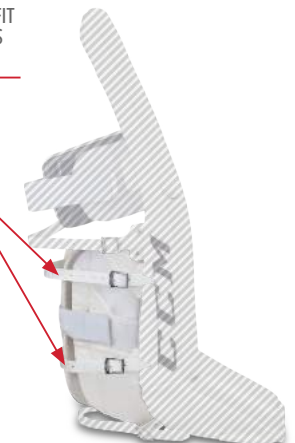

PRE-CURVED  
SINGLE BREAK CORE  
SINGLE BREAK OUTER

**STOCK OPTION**

PRE-CURVED  
DOUBLE BREAK CORE  
NO BREAK OUTER

PRE-CURVED  
DOUBLE BREAK CORE  
DOUBLE BREAK OUTER

**KNEE CRADLE OPTIONS**

KNEE CRADLE OPTIONS ARE BASED ON THE TYPE OF KNEE PROTECTOR YOU WEAR AND HOW MUCH ROOM IS NEEDED TO TRANSITION FROM THE CENTER OF THE GOAL PAD INTO THE KNEE RAISER TO CREATE A SOLID SEAL TO THE ICE.

SOFT FOAM  
NO OUTER KNEE WRAP

SOFT SUPER TIGHT FIT

RECESSED FOAM  
NO WRAP

RECESSED FOAM  
WITH KNEE CRADLE WRAP\*

\* AVAILABLE AS REMOVABLE

**STOCK OPTION**

**INNER CHANNEL /  
LEG CHANNEL OPTIONS**

THE LEG CHANNEL IS A PERSONAL PREFERENCE BASED ON WHETHER THE GOALIE WANTS A LOOSE OR TIGHT FIT. A TIGHT FIT LEG CHANNEL WORKS BEST WITH A SHALLOW ULTRA SOFT EPE CORE. IF A LOOSE FIT LEG CHANNEL IS DESIRED IT IS BEST TO SELECT A SHALLOW SOFT EPE CORE.

**SUPER TIGHT FIT  
QMSS**

QMSS

**SUPER TIGHT FIT  
2 CALF STRAPS**

**TIGHT FIT  
QMSS**

**STOCK OPTION**

QMSS

**TIGHT FIT  
2 CALF STRAPS**

**LOOSE FIT  
QMSS**

QMSS

**LOOSE FIT  
2 CALF STRAPS**

**KNEE STRAP OPTIONS**

THE BEST LEG STRAP OPTION MATCHES THE FLEXIBILITY OF THE GOAL PAD FROM THE KNEE UP. A DOUBLE BREAK CORE WORKS WELL WITH STRAPS ABOVE THE KNEE. A STIFFER SINGLE BREAK CORE WORKS WELL WITH LEG STRAPS AT OR BELOW THE KNEE.