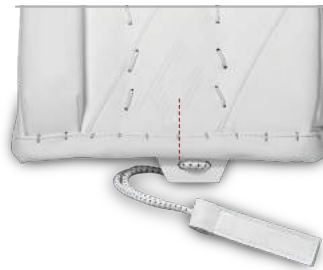

### TOE ARRANGEMENT OPTIONS

PU TOE BRIDGE WITH BUNGEE LACE

STOCK OPTION

PU TOE BRIDGE WITH SKATE LACE

OFFSET PU TOE BRIDGE WITH BUNGEE LACE

OFFSET PU TOE BRIDGE WITH SKATE LACE

### BOOT CHANNEL OPTIONS

DEEP SOFT

STOCK OPTION

DEEP ULTRA SOFT

**THIGH PROTECTOR ATTACHMENT**

NO LACE TAB

**STOCK OPTION**

LACE TAB