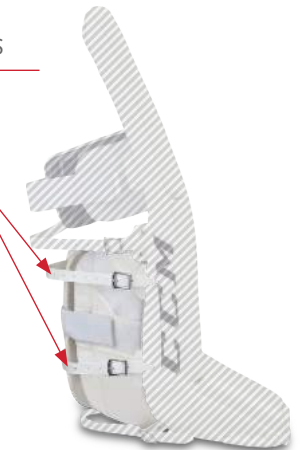

SOFT FOAM  
NO OUTER KNEE WRAP

SOFT SUPER TIGHT FIT

RECESSED FOAM  
NO WRAP

RECESSED FOAM  
WITH KNEE CRADLE WRAP\*

\* AVAILABLE AS REMOVABLE

**STOCK OPTION**

**INNER CHANNEL /  
LEG CHANNEL OPTIONS**

THE LEG CHANNEL IS A PERSONAL PREFERENCE BASED ON WHETHER THE GOALIE WANTS A LOOSE OR TIGHT FIT. A TIGHT FIT LEG CHANNEL WORKS BEST WITH A SHALLOW ULTRA SOFT EPE CORE. IF A LOOSE FIT LEG CHANNEL IS DESIRED IT IS BEST TO SELECT A SHALLOW SOFT EPE CORE.

**SUPER TIGHT FIT  
QMSS**

QMSS

**SUPER TIGHT FIT  
2 CALF STRAPS**

**TIGHT FIT  
QMSS**

**STOCK OPTION**

QMSS

**TIGHT FIT  
2 CALF STRAPS**

**LOOSE FIT  
QMSS**

QMSS

**LOOSE FIT  
2 CALF STRAPS**

**KNEE STRAP OPTIONS**

THE BEST LEG STRAP OPTION MATCHES THE FLEXIBILITY OF THE GOAL PAD FROM THE KNEE UP. A DOUBLE BREAK CORE WORKS WELL WITH STRAPS ABOVE THE KNEE. A STIFFER SINGLE BREAK CORE WORKS WELL WITH LEG STRAPS AT OR BELOW THE KNEE.

NO STRAP  
(2" ELASTIC ONLY)

STOCK OPTION

SINGLE  
ADJUSTABLE  
KNEE OR  
BELOW KNEE

BELOW KNEE  
FIXED SINGLE

KNEE FIXED  
SINGLE

**FACE FOAM OPTIONS (REBOUND)**

CONTROL  
REBOUND

DAMPENS REBOUNDS IN TIGHT, DIRECTS REBOUND OUT ON HARDER SHOTS