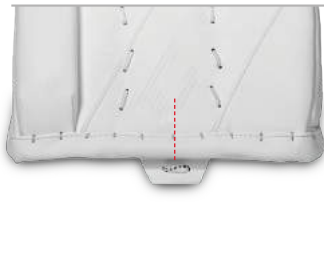

NO STRAP  
(2" ELASTIC ONLY)

STOCK OPTION

SINGLE  
ADJUSTABLE  
KNEE OR  
BELOW KNEE

BELOW KNEE  
FIXED SINGLE

KNEE FIXED  
SINGLE

**FACE FOAM OPTIONS (REBOUND)**

CONTROL  
REBOUND

DAMPENS REBOUNDS IN TIGHT, DIRECTS REBOUND OUT ON HARDER SHOTS

MAX REBOUND

MAXIMIZED REBOUNDS OFF OF EVERY SHOT

**BOOT STRAP OPTIONS**

NO STRAP

STOCK OPTION

BEHIND HEEL

UNDER HEEL

### TOE ARRANGEMENT OPTIONS

PU TOE BRIDGE WITH BUNGEE LACE

STOCK OPTION

PU TOE BRIDGE WITH SKATE LACE

OFFSET PU TOE BRIDGE WITH BUNGEE LACE

OFFSET PU TOE BRIDGE WITH SKATE LACE