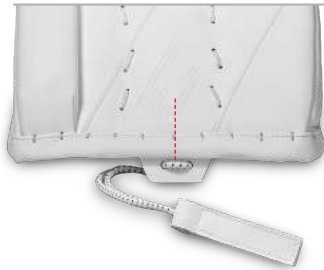

NO STRAP  
(2" ELASTIC ONLY)

STOCK OPTION

SINGLE  
ADJUSTABLE  
KNEE OR  
BELOW KNEE

BELOW KNEE  
FIXED SINGLE

KNEE FIXED  
SINGLE

**FACE FOAM OPTIONS (REBOUND)**

CONTROL  
REBOUND

DAMPENS REBOUNDS IN TIGHT, DIRECTS REBOUND OUT ON HARDER SHOTS

MAX REBOUND

MAXIMIZED REBOUNDS OFF OF EVERY SHOT

**BOOT STRAP OPTIONS**

NO STRAP

STOCK OPTION

BEHIND HEEL

UNDER HEEL

### CENTER LEG OPTIONS

NASH

NYLON

STOCK OPTION

### TOE ARRANGEMENT OPTIONS

PU TOE BRIDGE WITH BUNGEE LACE

STOCK OPTION

PU TOE BRIDGE WITH SKATE LACE

OFFSET PU TOE BRIDGE WITH BUNGEE LACE

OFFSET PU TOE BRIDGE WITH SKATE LACE