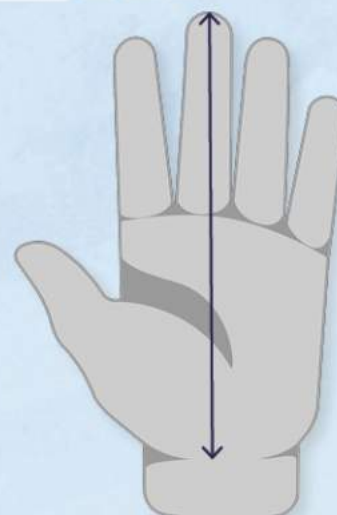

DETAILED SIZING: Catch Glove & Blocker

TIP: Measure the distance from the middle finger tip to the bottom of your palm. This works for both catch glove and blocker.

CATCH GLOVE

	SENIOR	INTERMEDIATE	JUNIOR	YOUTH
HAND SIZE (IN)	7" - 8.5"	6" - 7"	5.5" - 6.5"	4.5" - 5.5"
HAND SIZE (CM)	18 - 21.5	15 - 18	14 - 16.5	11.5 - 14
HAND SIZE (IN)	7.5" - 8"	7" - 7.5"		
HAND SIZE (CM)	19 - 20.5	18 - 19		
	REG	INT		

BLOCKER

	SENIOR	INTERMEDIATE	JUNIOR	YOUTH
HAND SIZE (IN)	7" - 8.5"	6" - 7"	5.5" - 6.5"	4.5" - 5.5"
HAND SIZE (CM)	18 - 21.5	15 - 18	14 - 16.5	11.5 - 14
HAND SIZE (IN)	8" - 8.5"	7.5" - 8"	7" - 7.5"	
HAND SIZE (CM)	20.5 - 21.5	19 - 20.5	18 - 19	
	XL	REG	INT	