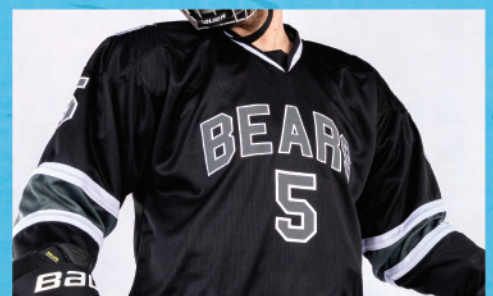

Starting at: $125.00