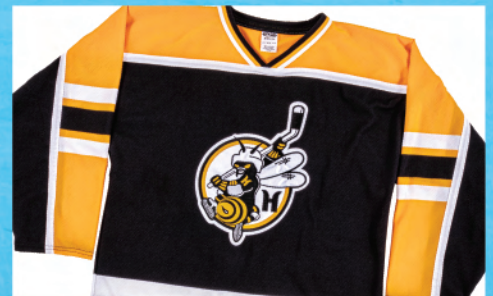

Starting at: $78.00

BEST: CUT & SEW JERSEY

- With sewn down tackle twill logos, names, and numbers.
- Premium Quality: Sewn down tackle twill offers the highest level of durability and quality.
- Authenticity: Replicates the look and feel of professional jerseys.
- Longevity: Provides long-lasting performance, making it a worthwhile investment for serious players.
- Order Minimums: 12-unit initial order minimum with 6 reorders.